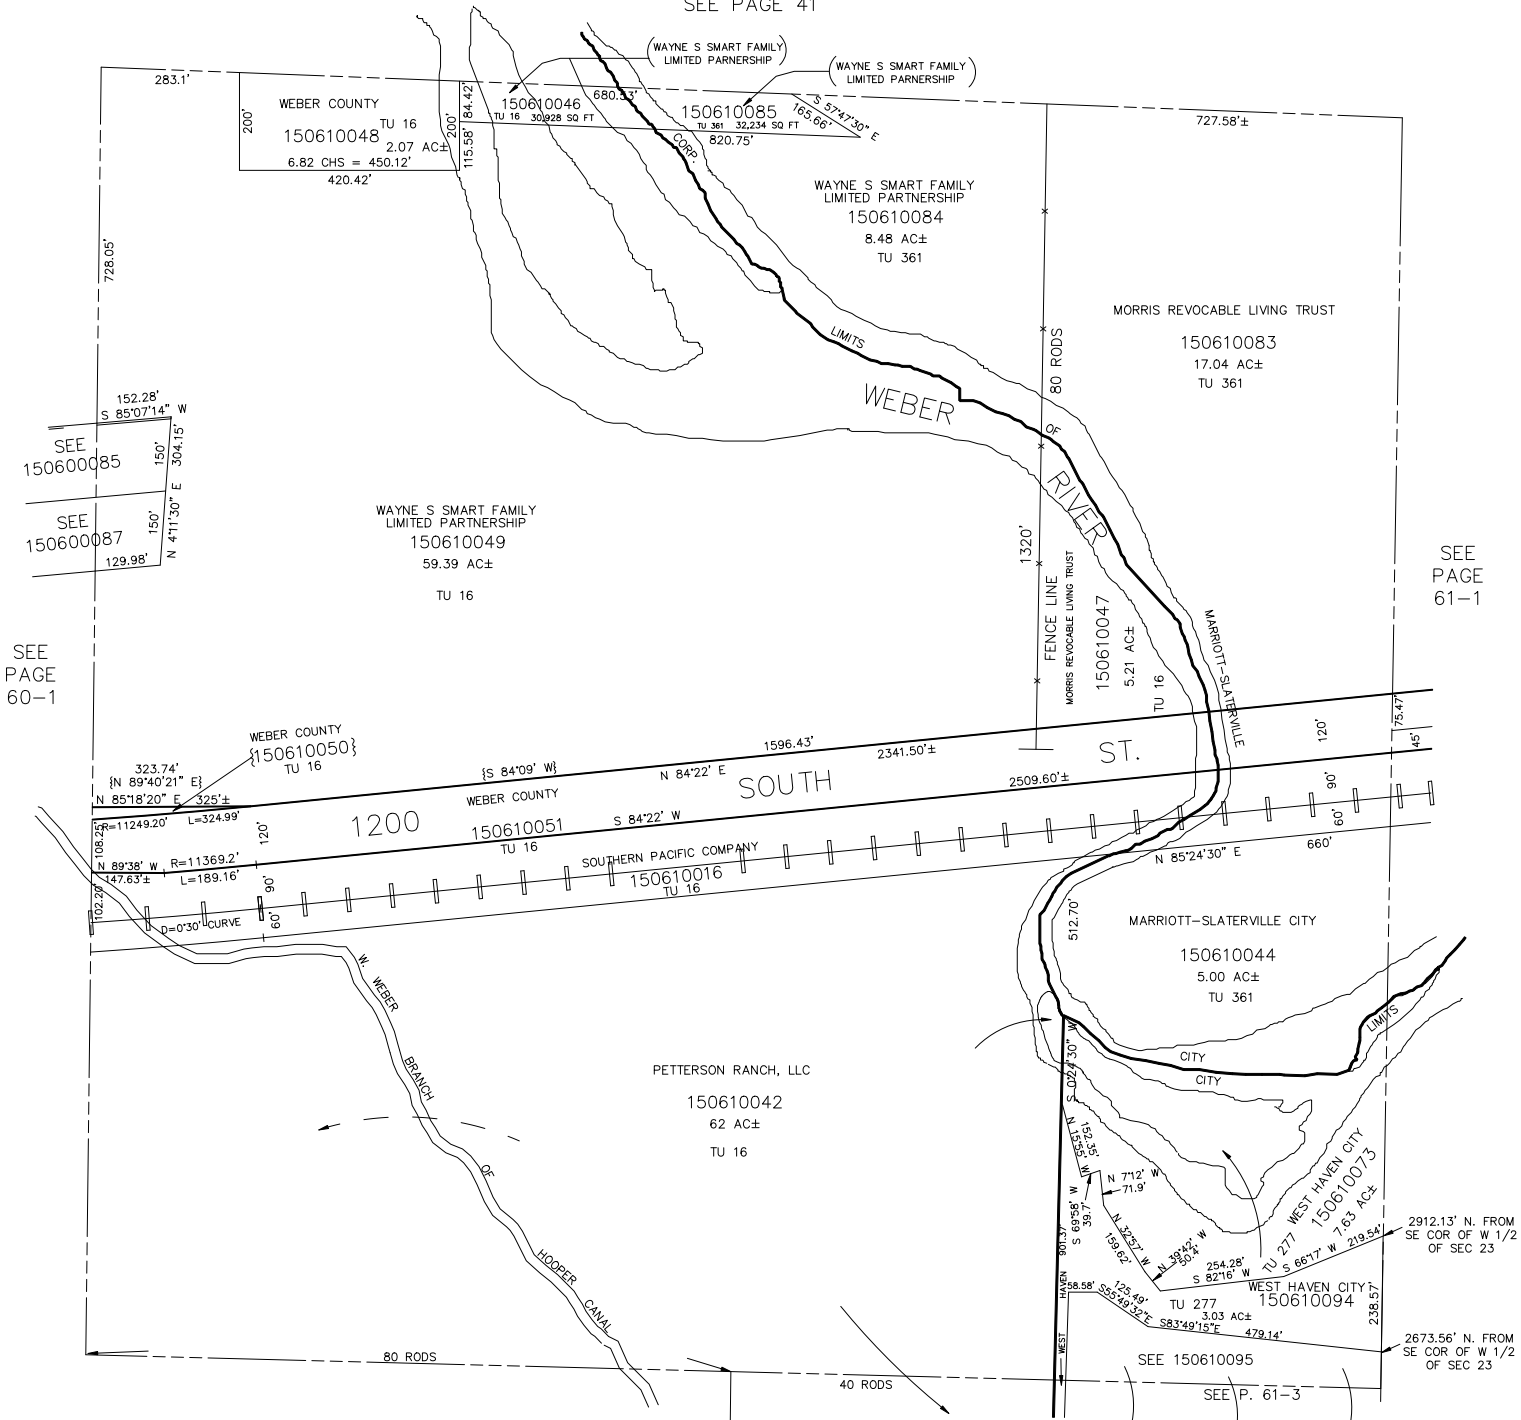

N.W. 1/4 SECTION 23, T.6N., R.2W., S.L.B. & M.

IN MARRIOTT-SLATERVILLE CITY & WEST HAVEN CITY

TAXING UNIT: 16, 277, 361

SCALE 1" = 200'
SEE PAGE 41

SEE PAGE 60-1

SEE PAGE 61-1

SEE PAGE 61-3